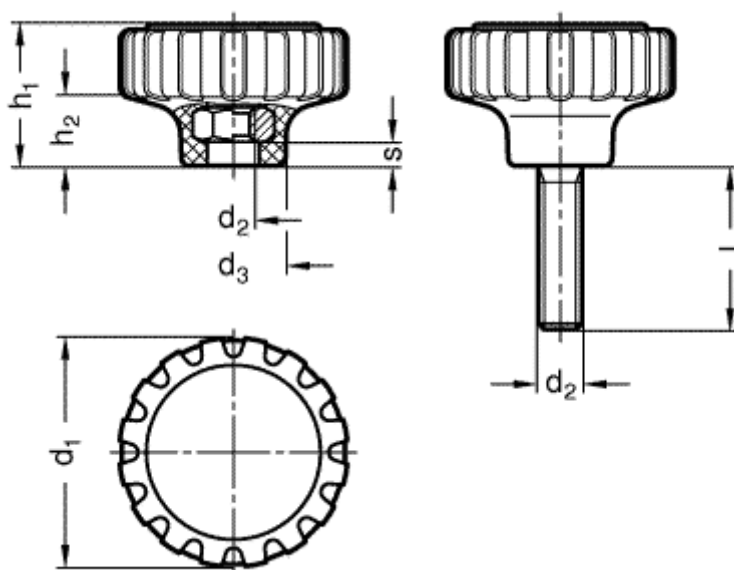

Article number: 201138009

Description: E+G Knurled knob
GN 7336-42-M8-25-ST

Measures

d1 = 42
d2 = M 8
d3 = 19
h1 = 25
h2 = 13
l = 25
s = 5